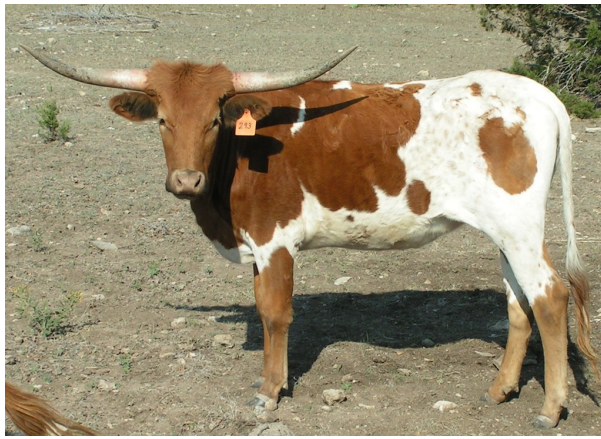

## ALLENS 293/9

**Date of Birth:** 05/09/2009  
**Registration 1:** C263978  
**Sale Price:** \$2,500.00

Allie is all Butler with the top side including greats such as Coach, Don Juan of Christine (2 times), Miss Redmac 256. Her dam traces to King, Overwhelmer, Emperor, Classic and Rose Red. She has consistently given us gorgeous heifers, one of which won 2nd in Class 14 of the Millennium Futurity 2017. She is quite the color producer!! Gave us two grulla heifers in a row.