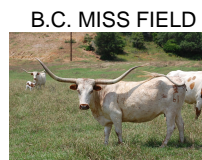

## Miss Spektacular

**Date of Birth:** 01/13/2012  
**Registration 1:** Pending  
**Sale Price:** \$1,200.00  
**Breeder:** John R. Randolph  
**Owner:** Varner Farms

Courtesy of Varner Farms, LLC

Miss Spektacular is a beautiful full bodied cow with lots of color. She produces like clockwork and gave us a beautiful speckled grulla heifer this year. Pastured with LVR Night Fury.

TTT: 39.2500 on 06/17/2013

Miss Spektacular

LP Sombrah

IMPERIAL MISS-TRISS

THE SHADOW

LP Turbo's Lena

IMPERIAL EOT 6

B.C. MISS FIELD